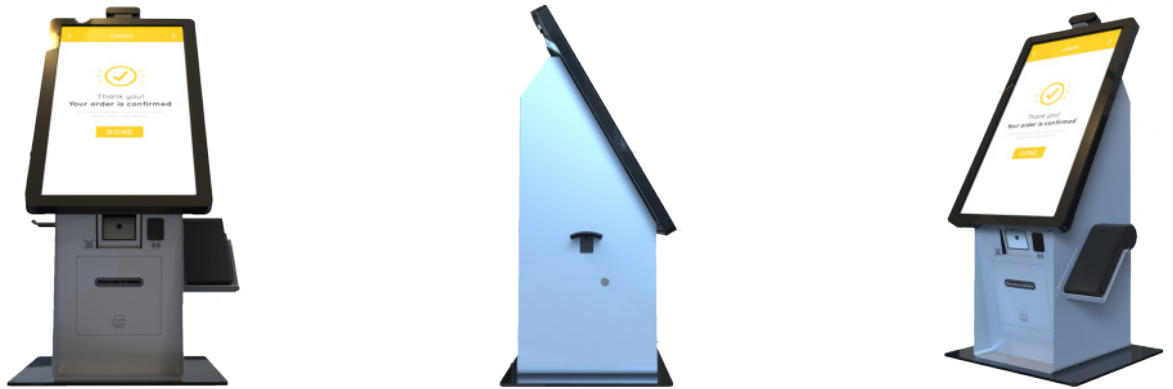

24/7 Constant Use

As many quick service restaurants and supermarkets are open 24/7 any kiosk solution needs to be up to the task of being in continuous use.

Anti-Theft Mounting Options

As standard the kiosk can be securely mounted directly to the wall from inside the lockable door – providing an anti-theft flush fit. There is also an optional floor stand available on request when wall mounting is not possible.

Easy Roll Replace

The till roll for the thermal printer is located in a separate compartment so that staff can quickly and conveniently replace the roll without having to open the main access door.

Integrated QR Code Scanner & Thermal Receipt Printer

The scanner features an LED light to improve reading ability and can be used to scan barcodes or QR codes in conjunction with special offers or to place orders.

All-in-One Automated Self Ordering System

The numerous benefits for self service systems are clear, from allowing staff to focus more on customer service, reducing queues and waiting times as well as improving and optimising the overall customer experience. This all-in-one solution is designed for the fast food sector but can also be used in a range of retail spaces providing a PCAP touch screen, QR Code scanner, printer in one solution. There is also space to integrate a credit card payment reader.

21.5" / 32"

Van
KSPA215MA